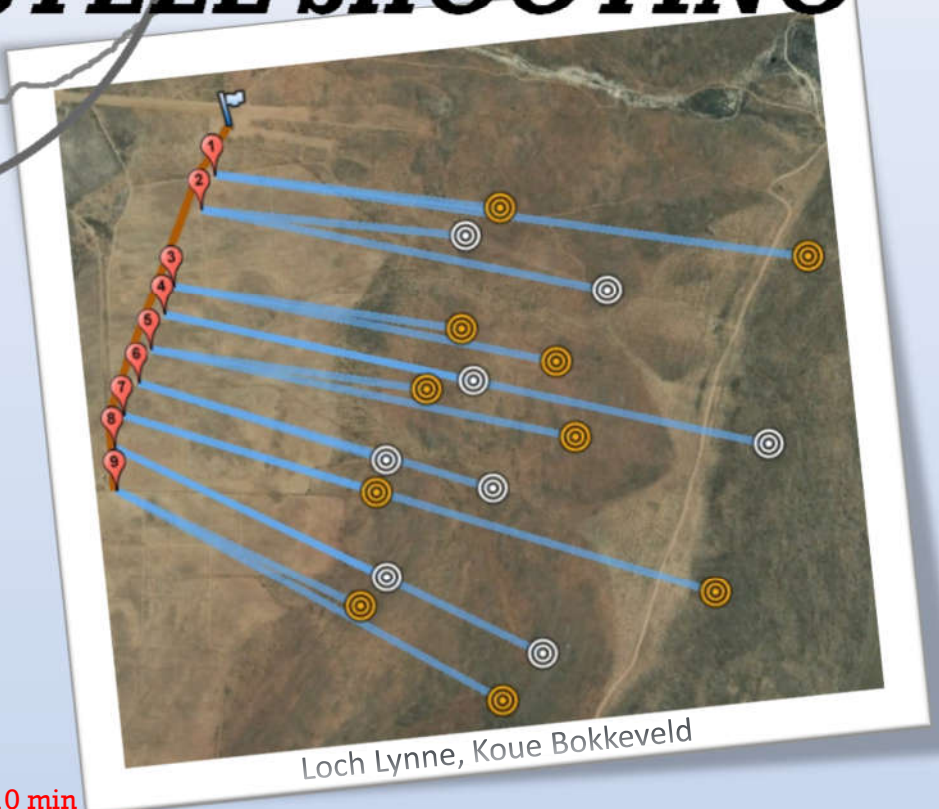

X TREMIE

STEEL SHOOTING

Xtreme Steel Shooting, is a non-standard contest that examines practical rifle skills, including target recognition, range estimation, wind doping and marksmanship. It is designed to test a competitor's rifle shooting skills in practical challenges in the natural terrain using what gear he can carry.

21 August 2021: 96 shooters
 Distances: 521m – 1226m
 Target size: 1,4 – 2 MOA
 Shots fired: 3456
 Max calibre: 0,338"
 Max energy: 5500 ft.lbs
 Time limit: 1 team · 8 shots · 10 min

We will remember you

Riaan Ehlers
 26 September 1978 – 26 Julie 2021

JP Lombard
 19 August 1986 – 21 Julie 2021

Loch Lynne, 21 August 2021

96 shooters
 Distances: 521m – 1226m
 Target size: 1,4 – 2 MOA
 Shots fired: 3744
 Max calibre: 0,338"
 Max energy: 5500 ft.lbs
 Time limit: 1 team · 8 shots · 10 min

Xtreme Steel Shooting South Africa
Loch Lynne, 21 August 2021

5 June 2021: 104 shooters
Distances: 521m – 1226m
Target size: 1,4 – 2 MOA
Shots fired: 3744
Max calibre: 0,338"
Max energy: 5500 ft.lbs
Time limit: 1 team - 8 shots - 10 min